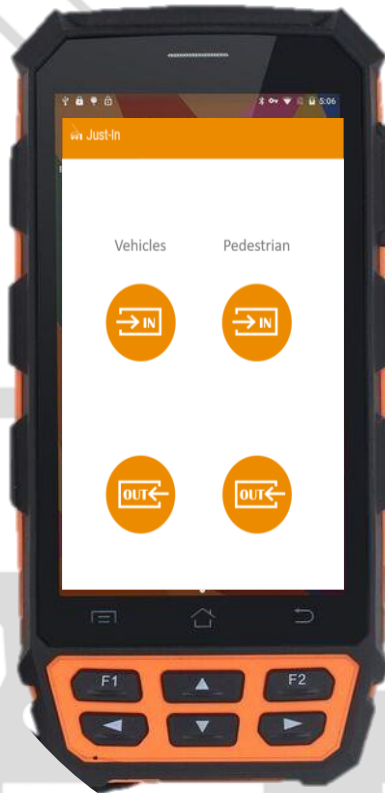

# Just - In

Access Control Android Device

Car, drivers license  
and Pedestrian ID  
book scan

Cloud-based  
software

POPI  
Compliant

Visitor  
Verification

Blacklisting

Track time  
spent on  
premises

Efficient  
Information  
Retrieval

Digital  
declaring of  
laptops

- Blacklist function available for specific vehicles or individuals
- Easy-to-use cloud based software to store all data and run reports
- Safeguard against falsified information
- Eliminates falsified information on traditional visitor log books
- Honeywell 2D laser scanner