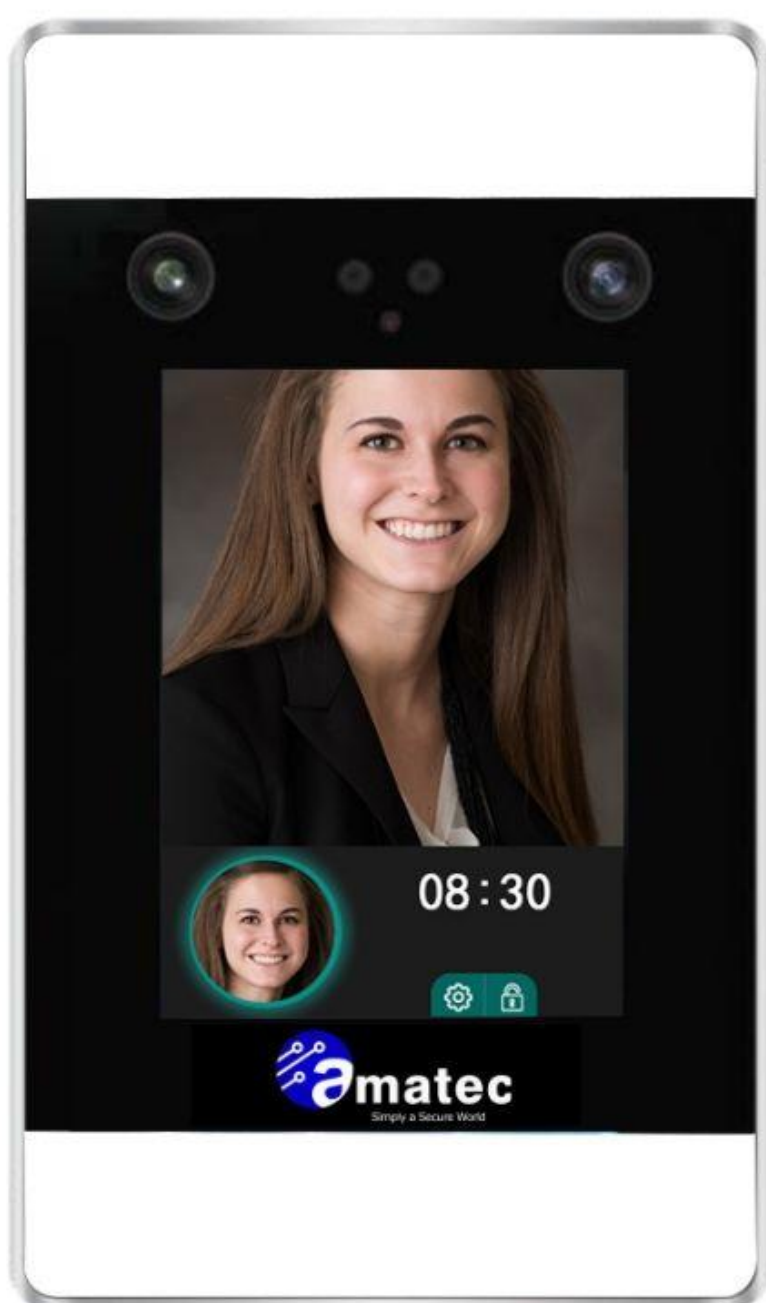

# FACE PRO

## Facial Recognition Access Control & Time And Attendance Reader

No touch access control is an absolute must in every business today.

The Face Pro is the perfect fit for any business, offering a more hygienic solution for your company.

Accurate facial recognition capacity of 5000 faces

Time and Attendance monitoring

Card scanning with a capacity and 5000 RFID card

Pin code access available, 5000 pin codes capacity

Other features include:  
- Stand-alone or network based indoor device  
- Bundled with Basic Time & Attendance software